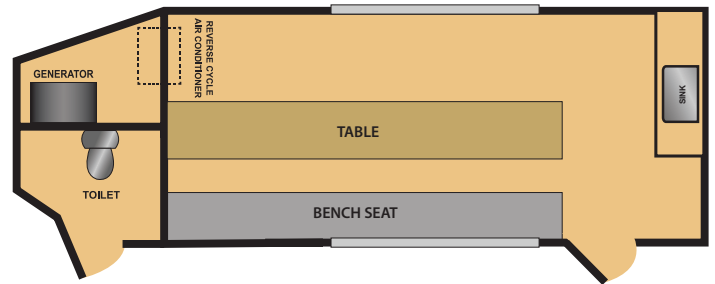

**MTEL
Floorplan**