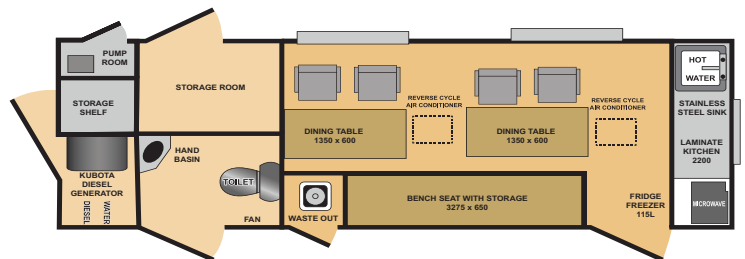

**MT2
Floorplan**